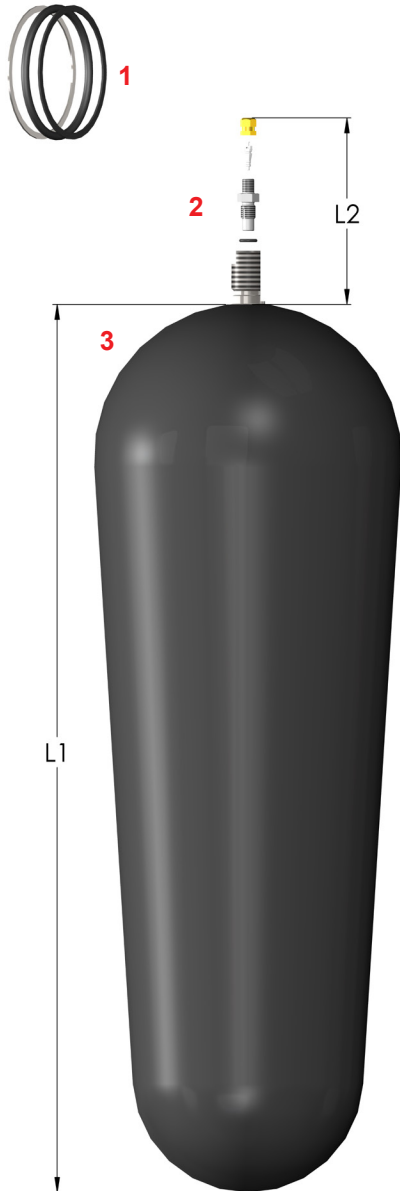

## BLADDER ACCUMULATORS - PARTS

### COMPONENT PARTS

- |   |            |
|---|------------|
| 1 | Seal Rings |
| 2 | Gas Valve* |
| 3 | Bladder    |

\*3000 PSI gas valve shown

3000 PSI BLADDER SPECIFICATIONS				
SIZE (PART NO.)	L1 (IN)	L2 (IN)	STD. THREAD OD	WEIGHT (LBS)
1 Pint (AI-1PT-3KT)	5.25	1.7	5/8"-18 UNF	1
1 Quart (AI-1QT-3KT)	5.7	1.7	5/8"-18 UNF	1
150 CI (AI-150CI-3KT)	11	2.3	5/8"-18 UNF	1
1 Gallon (AI-1-3KT)	8	2.3	7/8"-14 UNF	1
1.5 Gallon (AI-1.5-3KT)	12.0	2.3	7/8"-14 UNF	1
2.5 Gallon (AI-2.5-3KT)	11.5	2.3	7/8"-14 UNF	2
5 Gallon (AI-5-3KT)	23	2.3	7/8"-14 UNF	4
10 Gallon (AI-10-3KT)	43.5	2.3	7/8"-14 UNF	6
11 Gallon (AI-11-3KT)	49.5	2.3	7/8"-14 UNF	7
15 Gallon (AI-15-3KT)	64	2.3	7/8"-14 UNF	8
40 Gallon (AI-40-3KT)	80	5	2"-12 UNF	25
5000 & 6000 PSI BLADDER SPECIFICATIONS				
SIZE (PART NO.)	L1 (IN)	L2 (IN)	STD. THREAD OD	WEIGHT (LBS)
1 Quart (AI-1QT-5-3KT)	5.7	1.7	7/8"-14 UNF	1
1 Gallon (AI-1-6-3KT)	8	3.3	7/8"-14 UNF	1
2.5 Gallon (AI-2.5-6-3KT)	11.5	3.3	7/8"-14 UNF	2
5 Gallon (AI-5-6-3KT)	23	3.3	7/8"-14 UNF	4
10 Gallon (AI-10-6-3KT)	43.5	3.3	7/8"-14 UNF	6
15 Gallon (AI-15-6-3KT)	64	3.3	7/8"-14 UNF	8
10000 PSI BLADDER SPECIFICATIONS				
SIZE (PART NO.)	L1 (IN)	L2 (IN)	STD. THREAD OD	WEIGHT (LBS)
2.5 Gallon (AI-2.5-10-3KT-SS)	11.5	5.2	2"-12 UNF	5
5 Gallon (AI-5-10-3KT-SS)	23	5.2	2"-12 UNF	7
10 Gallon (AI-10-10-3KT-SS)	43.5	5.2	2"-12 UNF	9
15 Gallon (AI-15-10-3KT-SS)	64	5.2	2"-12 UNF	11
GT TYPE 3000 & 5000 PSI BLADDER SPECIFICATIONS				
SIZE (PART NO.)	L1 (IN)	L2 (IN)	STD. THREAD OD	WEIGHT (LBS)
2.5 Gallon (AI-2.5-GT5-3KT)	11.5	4.8	2"-12 UNF	6
5 Gallon (AI-5-GT5-3KT)	23	4.8	2"-12 UNF	8
10 Gallon (AI-10-GT5-3KT)	43.5	4.8	2"-12 UNF	10
15 Gallon (AI-15-GT5-3KT)	64	4.8	2"-12 UNF	12